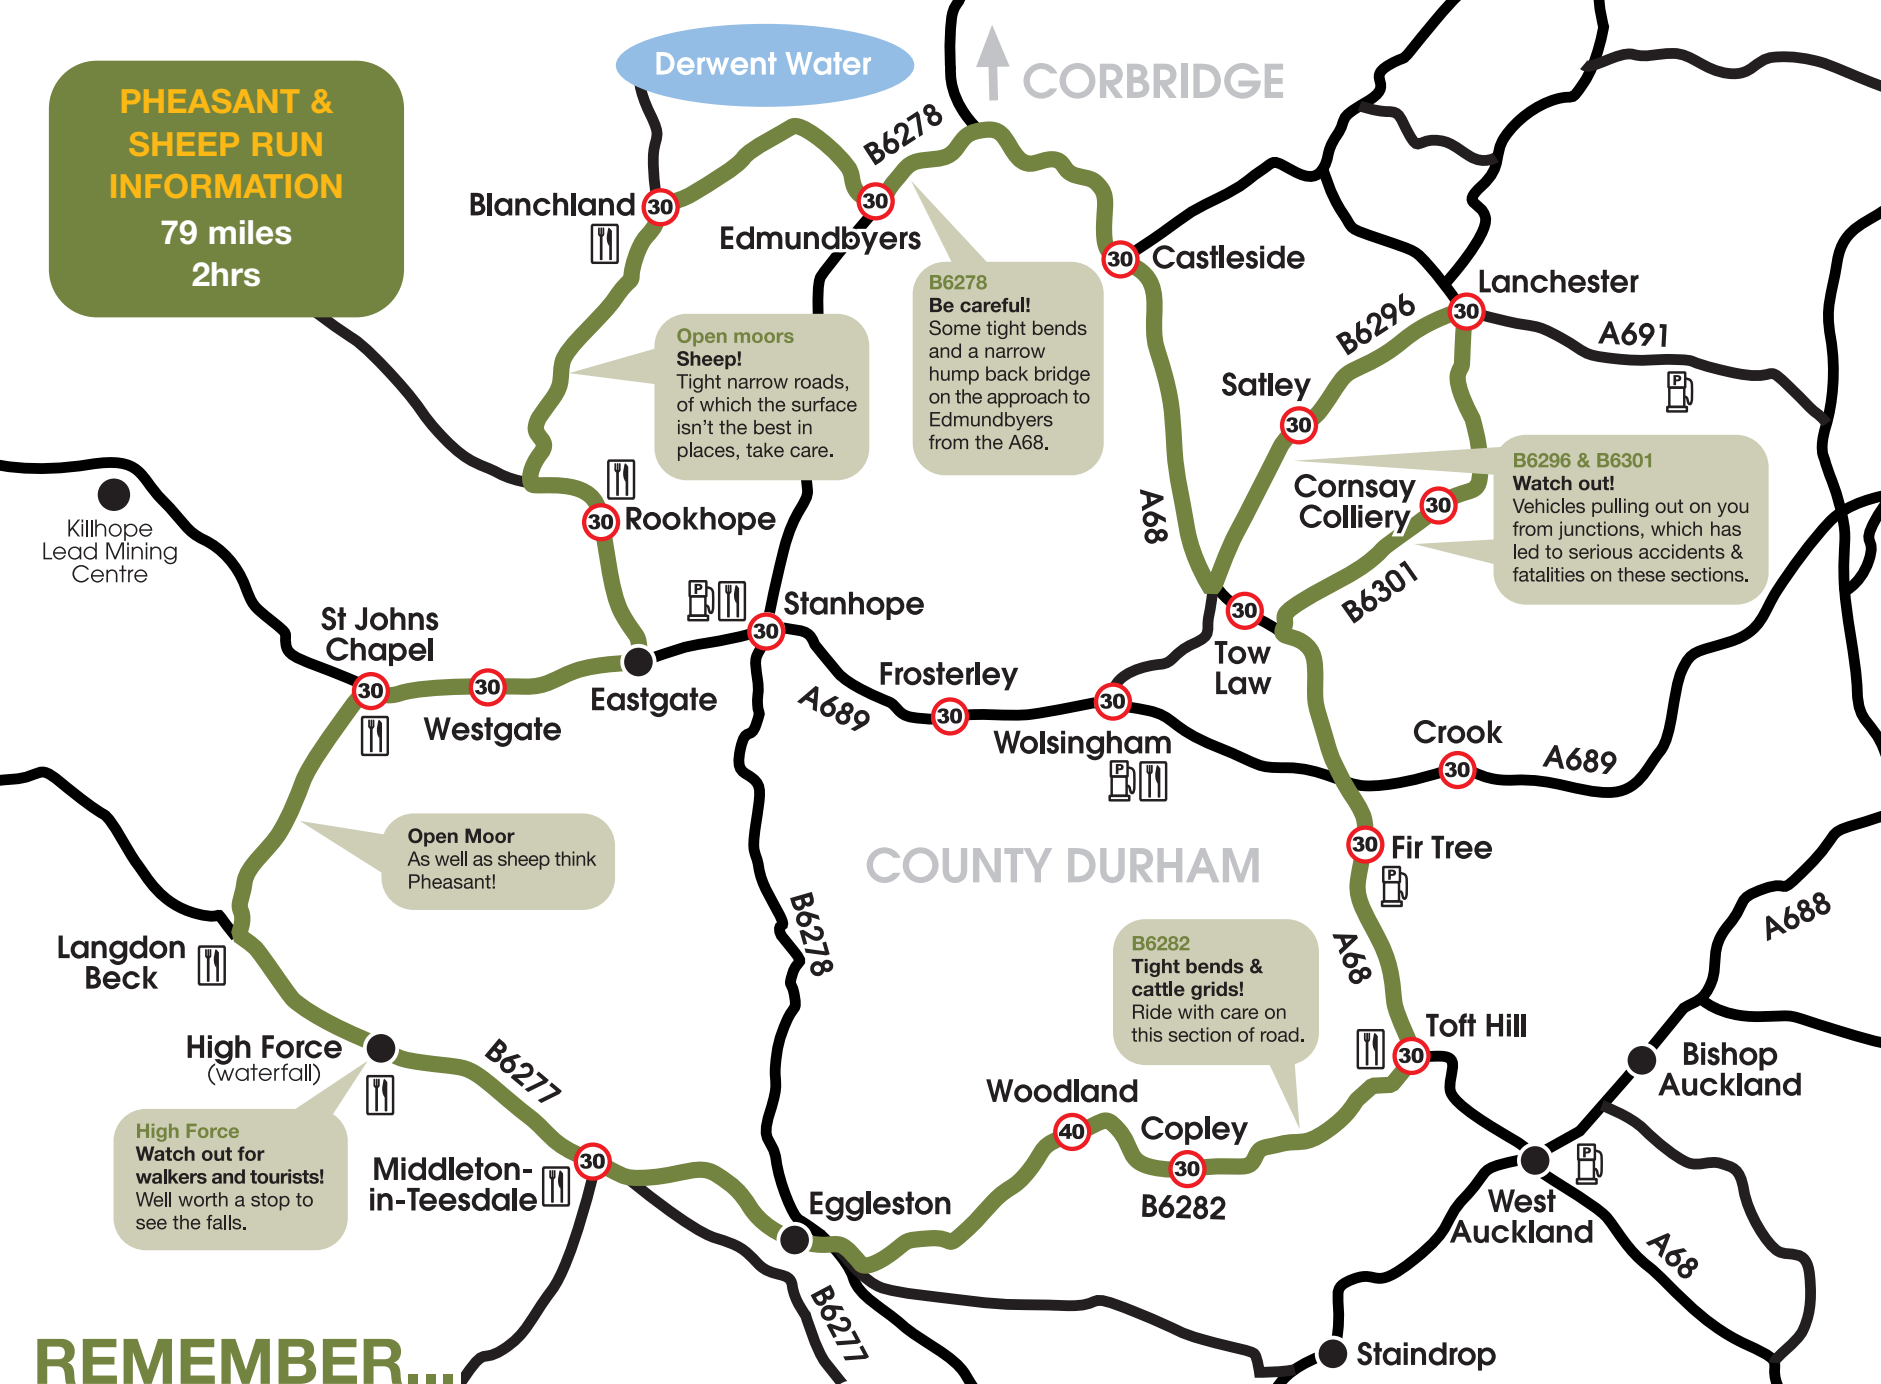

PHEASANT & SHEEP RUN INFORMATION

79 miles
2hrs

REMEMBER...

RESPECT YOUR MOTORCYCLE

MOTORCYCLES ARE NOT DANGEROUS...
...SOME RIDERS MAKE THEM DANGEROUS

RESPECT OTHER ROAD USERS

DO YOU? SHOW OFF SPEED
ARE YOU? INDESTRUCTABLE INCONSIDERATE RECKLESS

RIDE WITH COURTESY AND CAUTION
SAFE RIDERS REQUIRED
YOUR COUNTY NEEDS YOU!

RESPECT THE COMMUNITY

DO YOU? SHOW OFF SPEED
ARE YOU? INDESTRUCTABLE INCONSIDERATE RECKLESS

YOUR ACTIONS SHOW NO RESPECT FOR THE COMMUNITY AND SPOIL THE GOOD NAME OF RESPONSIBLE RIDERS EVERYWHERE.
DON'T BE A CLOWN!